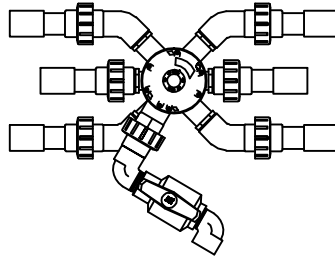

Automatic Distributing Valves

Top View - V4402/V6402

Top View - V4403/V6403

Top View - V4404/V6404

Top View - V4605/V6605

Top View - V4606/V6606

FIBERGLASS LID WITH
STAINLESS STEEL BOLTS
AND URETHANE GASKET

Side View - Hydrotek Enclosure

4000 Series

- 1.25" inlet & outlet
- 10 - 40 gpm flowrate

6000 Series

- 1.5" inlet & outlet
- 15 - 100 gpm flowrate

Orenco Systems®
Incorporated

**Water &
Wastewater**

- Systems
- Products
- Service