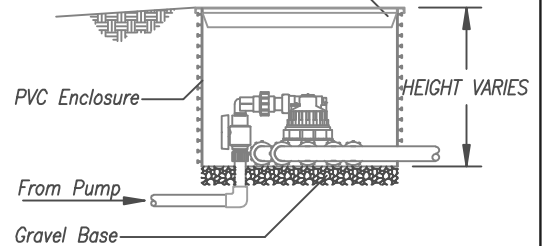

Automatic Distributing Valves

Top View - V4402/V6402

Top View - V4403/V6403

Top View - V4404/V6404

Top View - V4605/V6605

Top View - V4606/V6606

FIBERGLASS LID WITH
STAINLESS STEEL BOLTS
AND URETHANE GASKET

Side View - Hydrotek Enclosure

4000 Series

- 1.25" inlet & outlet
- 10 - 40 gpm flowrate

6000 Series

- 1.5" inlet & outlet
- 15 - 100 gpm flowrate

Orenco Systems®
Incorporated

**Water &
Wastewater**

- Systems
- Products
- Service