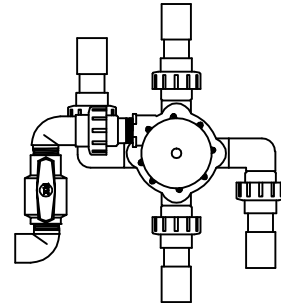

Automatic Distributing Valves

Top View - V4402/V6402

Top View - V4403/V6403

Top View - V4404/V6404

Top View - V4605/V6605

Top View - V4606/V6606

FIBERGLASS LID WITH
STAINLESS STEEL BOLTS
AND URETHANE GASKET

Side View - Hydrotek Enclosure

4000 Series

- 1.25" inlet & outlet
- 10 - 40 gpm flowrate

6000 Series

- 1.5" inlet & outlet
- 15 - 100 gpm flowrate

Orenco Systems®
Incorporated

**Water &
Wastewater**

- Systems
- Products
- Service