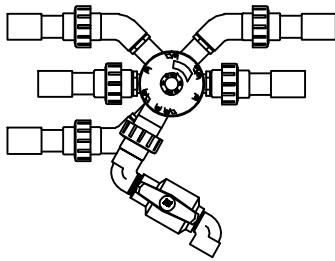

Automatic Distributing Valves

Top View - V4402/V6402

Top View - V4403/V6403

Top View - V4404/V6404

Top View - V4605/V6605

Top View - V4606/V6606

FIBERGLASS LID WITH
STAINLESS STEEL BOLTS
AND URETHANE GASKET

Side View - Hydrotek Enclosure

4000 Series

- 1.25" inlet & outlet
- 10 - 40 gpm flowrate

6000 Series

- 1.5" inlet & outlet
- 15 - 100 gpm flowrate

Orenco Systems®
Incorporated

**Water &
Wastewater**

- Systems
- Products
- Service