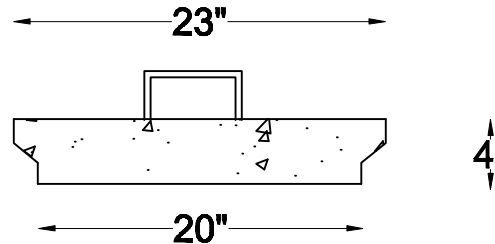

**Item #**  
**SH Lid, BH Lid**

# Lids

**Small Hole Lid**  
(18" Clear Access)

Common on standard two compartment tanks

75 lbs

**Big Hole Lid**  
(20" Clear Access)

Common for pump, one compartment, dosing, cistern and all 500 gallon tanks

105 lbs

**Mondo Lid**  
(24" Clear Access)

Common for specialty casts

140 lbs

**Water &  
Wastewater**

- Systems
- Products
- Service

**(719) 395-6764**

**Fax: (719) 395-3727**