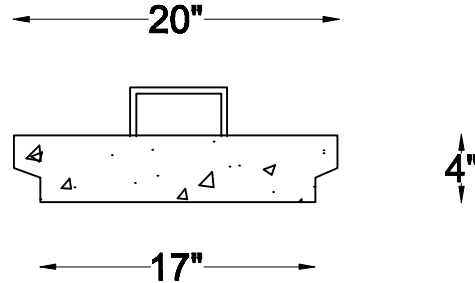

**Item #**  
**SH Lid, BH Lid**

# Lids

**Small Hole Lid**  
(18" Clear Access)

Common on standard two compartment tanks

75 lbs

**Big Hole Lid**  
(20" Clear Access)

Common for pump, one compartment, dosing, cistern and all 500 gallon tanks

105 lbs

**Mondo Lid**  
(24" Clear Access)

Common for specialty casts

140 lbs

**Water &  
Wastewater**

- Systems
- Products
- Service

**(719) 395-6764**

**Fax: (719) 395-3727**