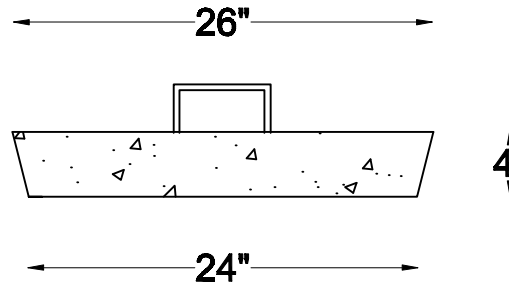

**Item #**  
**SH Lid, BH Lid**

# Lids

**Small Hole Lid**  
(18" Clear Access)

Common on standard two compartment tanks

75 lbs

**Big Hole Lid**  
(20" Clear Access)

Common for pump, one compartment, dosing, cistern and all 500 gallon tanks

105 lbs

**Mondo Lid**  
(24" Clear Access)

Common for specialty casts

140 lbs

**Water &  
Wastewater**

- Systems
- Products
- Service

**(719) 395-6764**

**Fax: (719) 395-3727**